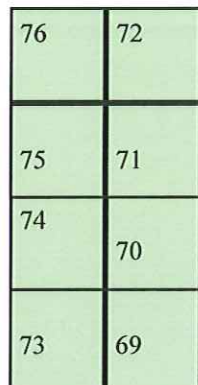

Show Stage

20x20

- 10x10

- 5x5

Booth Rates:

5x5—$500

10x10—$850

10x10 Corner—$900

20x20 —$2000

2 -10x10's - $1600

Map Is subject to change

Booths are given on a first come first serve basis.

50% deposit required to lock in booth

Payment MUST be made in full 30 days prior to show. Unless other arrangements are made.

Phone (801) 590-3509
Fax (866) 717-6720
www.utahbridalshows.com
Email sales@utahbridalshows.com

Concessions

Entrance

THE BRIDAL EXTRAVAGANZA

South Towne Expo Center
April 17th, 2010
Show Hours
Saturday 11 am—5 pm
Load In
Friday the 16th 4 - 8
Saturday 7 - 10

© 2010 The Bridal Extravaganza, Inc.
Map is for illustration purposes only, and is not drawn to scale.