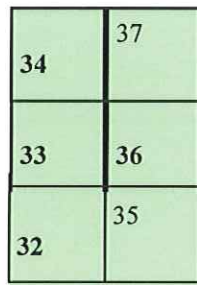

Show Stage

20x20

- 10x10

- 5x5

Booth Rates:

5x5—$500

10x10—$850

10x10 Corner—$900

20x20 —$2000

2 -10x10's - $1600

Map Is subject to change

Booths are given on a first come first serve basis.

50% deposit required to lock in booth

Payment MUST be made in full 30 days prior to show. Unless other arrangements are made.

Phone (801) 590-3509
Fax (866) 717-6720
www.utahbridalshows.com
Email sales@utahbridalshows.com

Concessions

Entrance

THE BRIDAL EXTRAVAGANZA

South Towne Expo Center
April 17th, 2010
Show Hours
Saturday 11 am—5 pm
Load In
Friday the 16th 4 - 8
Saturday 7 - 10

© 2010 The Bridal Extravaganza, Inc.
Map is for illustration purposes only, and is not drawn to scale.