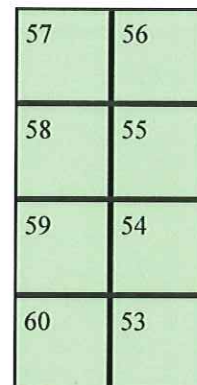

Show Stage

20x20

- 10x10

- 5x5

Booth Rates:

5x5—$500

10x10—$850

10x10 Corner—$900

20x20 —$2000

2 -10x10's - $1600

Map Is subject to change

Booths are given on a first come first serve basis.

50% deposit required to lock in booth

Payment MUST be made in full 30 days prior to show. Unless other arrangements are made.

Phone (801) 590-3509
Fax (866) 717-6720
www.utahbridalshows.com
Email sales@utahbridalshows.com

Concessions

Entrance

THE BRIDAL EXTRAVAGANZA

South Towne Expo Center
April 17th, 2010
Show Hours
Saturday 11 am—5 pm
Load In
Friday the 16th 4 - 8
Saturday 7 - 10

© 2010 The Bridal Extravaganza, Inc.
Map is for illustration purposes only, and is not drawn to scale.