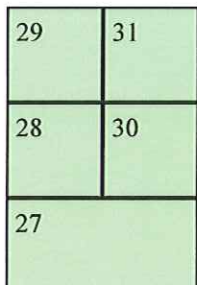

Show Stage

20x20

- 10x10

- 5x5

Booth Rates:

5x5—$500

10x10—$850

10x10 Corner—$900

20x20 —$2000

2 -10x10's - $1600

Map Is subject to change

Booths are given on a first come first serve basis.

50% deposit required to lock in booth

Payment MUST be made in full 30 days prior to show. Unless other arrangements are made.

Phone (801) 590-3509
Fax (866) 717-6720
www.utahbridalshows.com
Email sales@utahbridalshows.com

Concessions

Entrance

THE BRIDAL EXTRAVAGANZA

South Towne Expo Center
April 17th, 2010
Show Hours
Saturday 11 am—5 pm
Load In
Friday the 16th 4 - 8
Saturday 7 - 10

© 2010 The Bridal Extravaganza, Inc.
Map is for illustration purposes only, and is not drawn to scale.