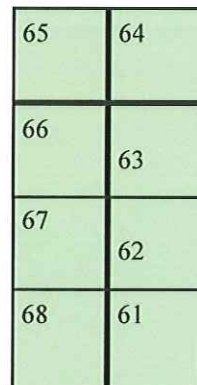

Show Stage

20x20

- 10x10

- 5x5

Booth Rates:

5x5—$500

10x10—$850

10x10 Corner—$900

20x20 —$2000

2 -10x10's - $1600

Map Is subject to change

Booths are given on a first come first serve basis.

50% deposit required to lock in booth

Payment MUST be made in full 30 days prior to show. Unless other arrangements are made.

Phone (801) 590-3509
Fax (866) 717-6720
www.utahbridalshows.com
Email sales@utahbridalshows.com

Concessions

Entrance

THE BRIDAL EXTRAVAGANZA

South Towne Expo Center
April 17th, 2010
Show Hours
Saturday 11 am—5 pm
Load In
Friday the 16th 4 - 8
Saturday 7 - 10

© 2010 The Bridal Extravaganza, Inc.
Map is for illustration purposes only, and is not drawn to scale.